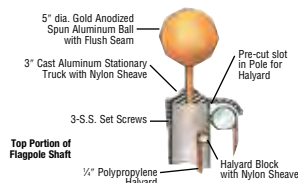

OUTDOOR ALUMINUM FLAGPOLES

(Please allow 4 to 6 weeks for delivery)

TOP QUALITY CONE TAPERED ALUMINUM FLAGPOLES

- Superior quality spun aluminum flagpoles
- Tapered to combine fine appearance with maximum strength
- Minimal maintenance
- Constructed with high grade aluminum
- Fine grain grit satin finish to ensure long life

REVOLVING TRUCK

SELF-LOCKING SEAM FIELD JOINT

STATIONARY TRUCK INTERNAL HALYARD

INTERNAL HALYARD CAM CLEAT

GROUND SET FLAGPOLES – SET ACCESSORIES

- Fully equipped with gold anodized ball
- Revolving or stationary aluminum truck
- Polypropylene halyard
- 2 bronze swivel snaps
- 9" aluminum cleat
- Ground mounting sleeve
- Packaging: double spiral wrapped with heavy paper in hard fiber tube to ensure safe travel

LARGE ALUMINUM FLAGPOLES: †