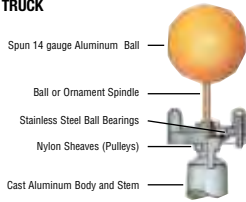

REVOLVING TRUCK

SELF-LOCKING SEAM FIELD JOINT

STATIONARY TRUCK INTERNAL HALYARD