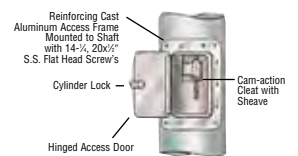

INTERNAL HALYARD CAM CLEAT

GROUND SET FLAGPOLES – SET ACCESSORIES

- Fully equipped with gold anodized ball
- Revolving or stationary aluminum truck
- Polypropylene halyard
- 2 bronze swivel snaps
- 9" aluminum cleat
- Ground mounting sleeve
- Packaging: double spiral wrapped with heavy paper in hard fiber tube to ensure safe travel

LARGE ALUMINUM FLAGPOLES: †

Model #	ITEM#	HEIGHT ABOVE GROUND	GROUND SOCKET	BUTT DIA.	TOP DIA.	BALL DIA.	TRUCK	WALL THICKNESS	EST. GROSS WT. (lbs.)	PIECES PER POLE	EACH	FLASH COLLAR	INTERNAL HALYARD	BRONZED ANODIZED*
ACSS20	00002521	20'	2'	3"	1 7/8"	3"	STAT.	0.125	50	1-pc	$585.00	$48.42	—	$244.89
ACSS25	00002560	25'	2.5'	3"	1 7/8"	3"	STAT.	0.125	55	1-pc	$687.60	$48.42	—	$283.55
ACX25	00002561	25'	3'	5"	3"	5"	REV.	0.125	113	1-pc	$1,414.00	$48.42	$446.97*	$425.33
ACS30	00002574	30'	3'	4"	2 3/8"	4"	STAT.	0.125	104	1-2-pc	$1,084.10	$48.42	—	$406.00
ACX30	00002581	30'	3'	5"	3"	5"	REV.	0.125	128	1-2-pc	$1,616.40	$48.42	$446.97*	$502.66
ACS35	00002594	35'	3.5'	5"	3"	5"	REV.	0.156	150	1-2-pc	$1,646.90	$48.42	—	$541.33
ACX35	00002601	35'	3.5'	6"	3.5"	6"	REV.	0.156	190	1-2-pc	$2,481.40	$48.42	$1,700.97**	$641.86
AC40	00002635	40'	4'	8"	3.5"	8"	REV.	0.188	317	2-pc	$3,742.90	$60.84	$1,837.54**	$915.11
ACX40	00002621	40'	4'	7"	3.5"	8"	REV.	0.156	267	2-pc	$4,336.20	$60.84	$1,862.37**	$850.66
AC45	00002641	45'	4'	8"	3.5"	8"	REV.	0.188	342	2-pc	$4,957.20	$60.84	$1,893.41**	$979.55
ACX50	00002661	50'	5'	8"	3.5"	8"	REV.	0.188	360	3-pc	$5,210.90	$60.84	$1,921.97**	$1,108.44
ACX60	00002681	60'	6'	10"	4"	10"	REV.	0.188	520	3-pc	$7,754.60	$114.23	$2,123.11**	$1,611.10
ACX70	00002693	70'	7'	10"	4"	10"	REV.	0.312	695	3-pc	$12,632.70	$114.23	$2,172.77**	$1,881.77
AC80	00002697	80'	8'	12"	4"	12"	REV.	0.375	1020	3-pc	$19,386.40	$247.07	$3,079.12**	$2,526.21

* Budget internal halyard these poles only. Cast aluminum stationary truck with ball, cam cleat and hinge door that includes cylinder lock.

** Deluxe internal halyard these poles only. Special aluminum revolving truck (ball optional), stainless steel winch with removable handle.

† These flagpoles come with a one year warranty- restrictions apply

• Add 10% to the pricing for the two-section style flag pole