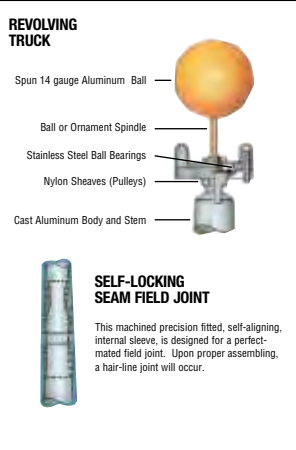

OUTDOOR ALUMINUM FLAGPOLES

(Please allow 4 to 6 weeks for delivery)

TOP QUALITY CONE TAPERED ALUMINUM FLAGPOLES

- Superior quality spun aluminum flagpoles
- Tapered to combine fine appearance with maximum strength
- Minimal maintenance
- Constructed with high grade aluminum
- Fine grain grit satin finish to ensure long life

GROUND SET FLAGPOLES – SET ACCESSORIES

- Fully equipped with gold anodized ball
- Revolving or stationary aluminum truck
- Polypropylene halyard
- 2 bronze swivel snaps
- 9" aluminum cleat
- Ground mounting sleeve
- Packaging: double spiral wrapped with heavy paper in hard fiber tube to ensure safe travel

* Budget internal halyard these poles only. Cast aluminum stationary truck with ball, cam cleat and hinge door that includes cylinder lock.

** Deluxe internal halyard these poles only. Special aluminum revolving truck (ball optional), stainless steel winch with removable handle.