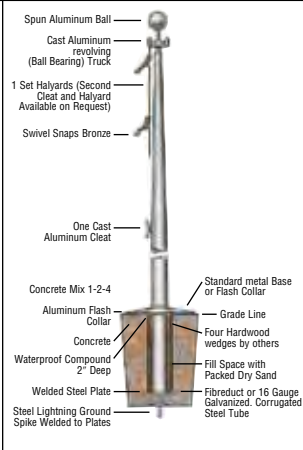

OUTDOOR ALUMINUM FLAGPOLES

(Please allow 4 to 6 weeks for delivery)

TOP QUALITY CONE TAPERED ALUMINUM FLAGPOLES

- Superior quality spun aluminum flagpoles
- Tapered to combine fine appearance with maximum strength
- Minimal maintenance
- Constructed with high grade aluminum
- Fine grain grit satin finish to ensure long life

GROUND SET FLAGPOLES – SET ACCESSORIES

- Fully equipped with gold anodized ball
- Revolving or stationary aluminum truck
- Polypropylene halyard
- 2 bronze swivel snaps
- 9" aluminum cleat
- Ground mounting sleeve
- Packaging: double spiral wrapped with heavy paper in hard fiber tube to ensure safe travel

* Budget internal halyard these poles only. Cast aluminum stationary truck with ball, cam cleat and hinge door that includes cylinder lock.

** Deluxe internal halyard these poles only. Special aluminum revolving truck (ball optional), stainless steel winch with removable handle.