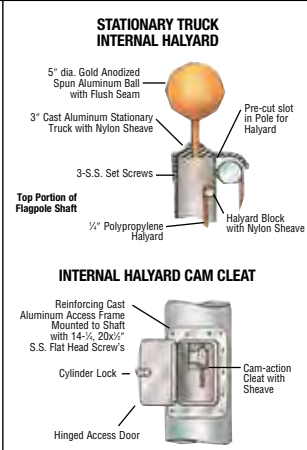

OUTDOOR ALUMINUM FLAGPOLES

(Please allow 4 to 6 weeks for delivery)

TOP QUALITY CONE TAPERED ALUMINUM FLAGPOLES

- Superior quality spun aluminum flagpoles
- Tapered to combine fine appearance with maximum strength
- Minimal maintenance
- Constructed with high grade aluminum
- Fine grain grit satin finish to ensure long life

GROUND SET FLAGPOLES – SET ACCESSORIES

- Fully equipped with gold anodized ball
- Revolving or stationary aluminum truck
- Polypropylene halyard
- 2 bronze swivel snaps
- 9" aluminum cleat
- Ground mounting sleeve
- Packaging: double spiral wrapped with heavy paper in hard fiber tube to ensure safe travel

* Budget internal halyard these poles only. Cast aluminum stationary truck with ball, cam cleat and hinge door that includes cylinder lock.

** Deluxe internal halyard these poles only. Special aluminum revolving truck (ball optional), stainless steel winch with removable handle.