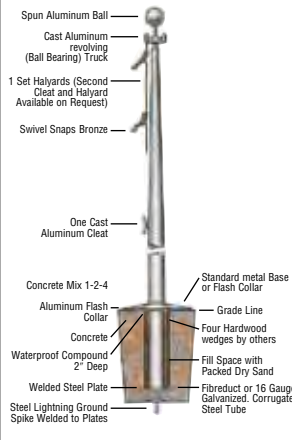

GROUND SET FLAGPOLES – SET ACCESSORIES

- Fully equipped with gold anodized ball
- Revolving or stationary aluminum truck
- Polypropylene halyard
- 2 bronze swivel snaps
- 9" aluminum cleat
- Ground mounting sleeve
- Packaging: double spiral wrapped with heavy paper in hard fiber tube to ensure safe travel

LARGE ALUMINUM FLAGPOLES: †

Model #	ITEM#	HEIGHT ABOVE GROUND	GROUND SOCKET	BUTT DIA.	TOP DIA.	BALL DIA.	TRUCK	WALL THICKNESS	EST. GROSS WT. (lbs.)	PIECES PER POLE	EACH	FLASH COLLAR	INTERNAL HALYARD	BRONZED ANODIZED*
ACSS20	00002521	20'	2'	3"	1 7/8"	3"	STAT.	0.125	50	1-pc	$585.00	$48.42	—	$244.89
ACSS25	00002560	25'	2.5'	3"	1 7/8"	3"	STAT.	0.125	55	1-pc	$687.60	$48.42	—	$283.55
ACX25	00002561	25'	3'	5"	3"	5"	REV.	0.125	113	1-pc	$1,414.00	$48.42	$446.97*	$425.33
ACS30	00002574	30'	3'	4"	2 3/8"	4"	STAT.	0.125	104	1-2-pc	$1,084.10	$48.42	—	$406.00
ACX30	00002581	30'	3'	5"	3"	5"	REV.	0.125	128	1-2-pc	$1,616.40	$48.42	$446.97*	$502.66
ACS35	00002594	35'	3.5'	5"	3"	5"	REV.	0.156	150	1-2-pc	$1,646.90	$48.42	—	$541.33
ACX35	00002601	35'	3.5'	6"	3.5"	6"	REV.	0.156	190	1-2-pc	$2,481.40	$48.42	$1,700.97**	$641.86
AC40	00002635	40'	4'	8"	3.5"	8"	REV.	0.188	317	2-pc	$3,742.90	$60.84	$1,837.54**	$915.11
ACX40	00002621	40'	4'	7"	3.5"	8"	REV.	0.156	267	2-pc	$4,336.20	$60.84	$1,862.37**	$850.66
AC45	00002641	45'	4'	8"	3.5"	8"	REV.	0.188	342	2-pc	$4,957.20	$60.84	$1,893.41**	$979.55
ACX50	00002661	50'	5'	8"	3.5"	8"	REV.	0.188	360	3-pc	$5,210.90	$60.84	$1,921.97**	$1,108.44
ACX60	00002681	60'	6'	10"	4"	10"	REV.	0.188	520	3-pc	$7,754.60	$114.23	$2,123.11**	$1,611.10
ACX70	00002693	70'	7'	10"	4"	10"	REV.	0.312	695	3-pc	$12,632.70	$114.23	$2,172.77**	$1,881.77
AC80	00002697	80'	8'	12"	4"	12"	REV.	0.375	1020	3-pc	$19,386.40	$247.07	$3,079.12**	$2,526.21

* Budget internal halyard these poles only. Cast aluminum stationary truck with ball, cam cleat and hinge door that includes cylinder lock.

** Deluxe internal halyard these poles only. Special aluminum revolving truck (ball optional), stainless steel winch with removable handle.

† These flagpoles come with a one year warranty- restrictions apply

• Add 10% to the pricing for the two-section style flag pole